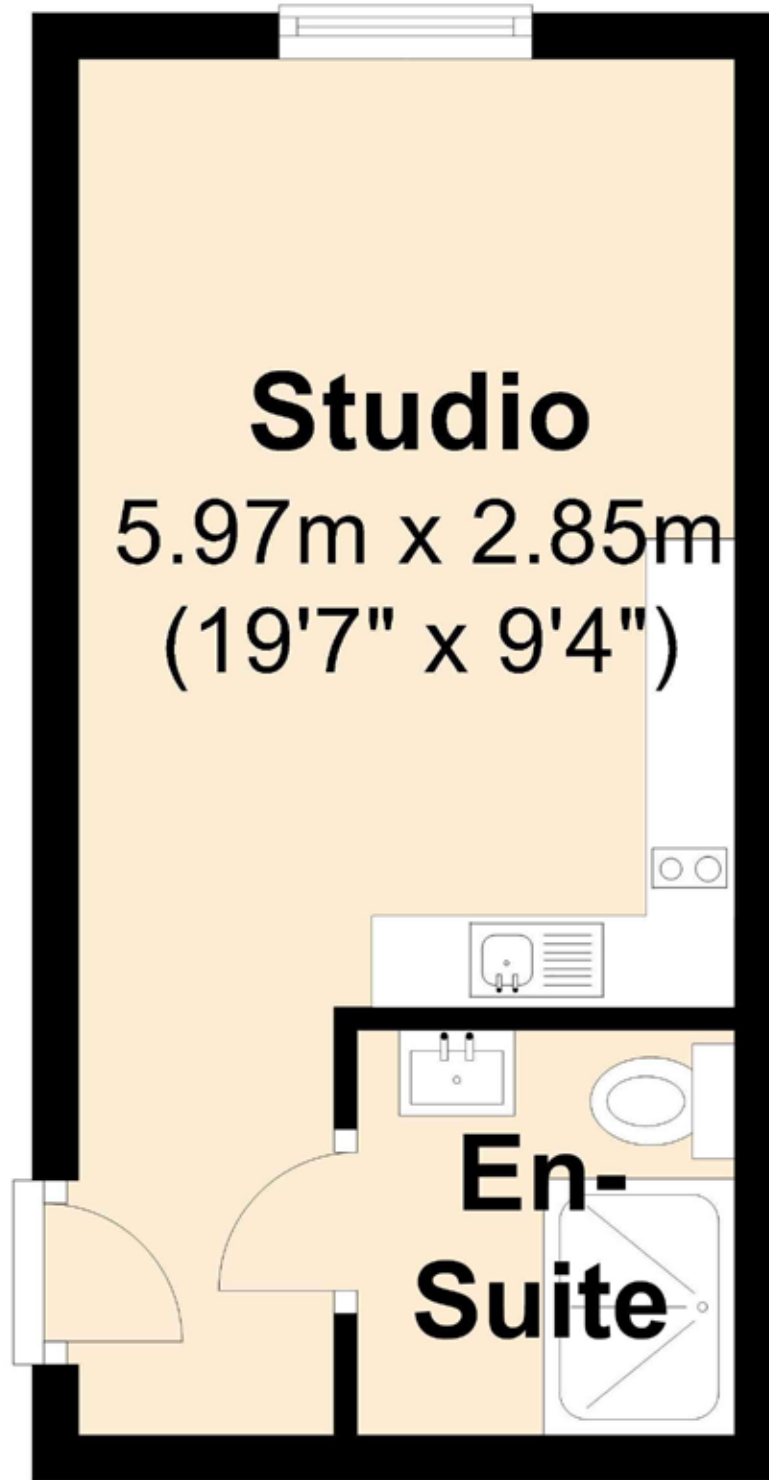

Classic Studio

Approx. 17.0 sq. metres (183.0 sq. feet)

Total area: approx. 17.0 sq. metres (183.0 sq. feet)

For illustration purposes only - not to scale